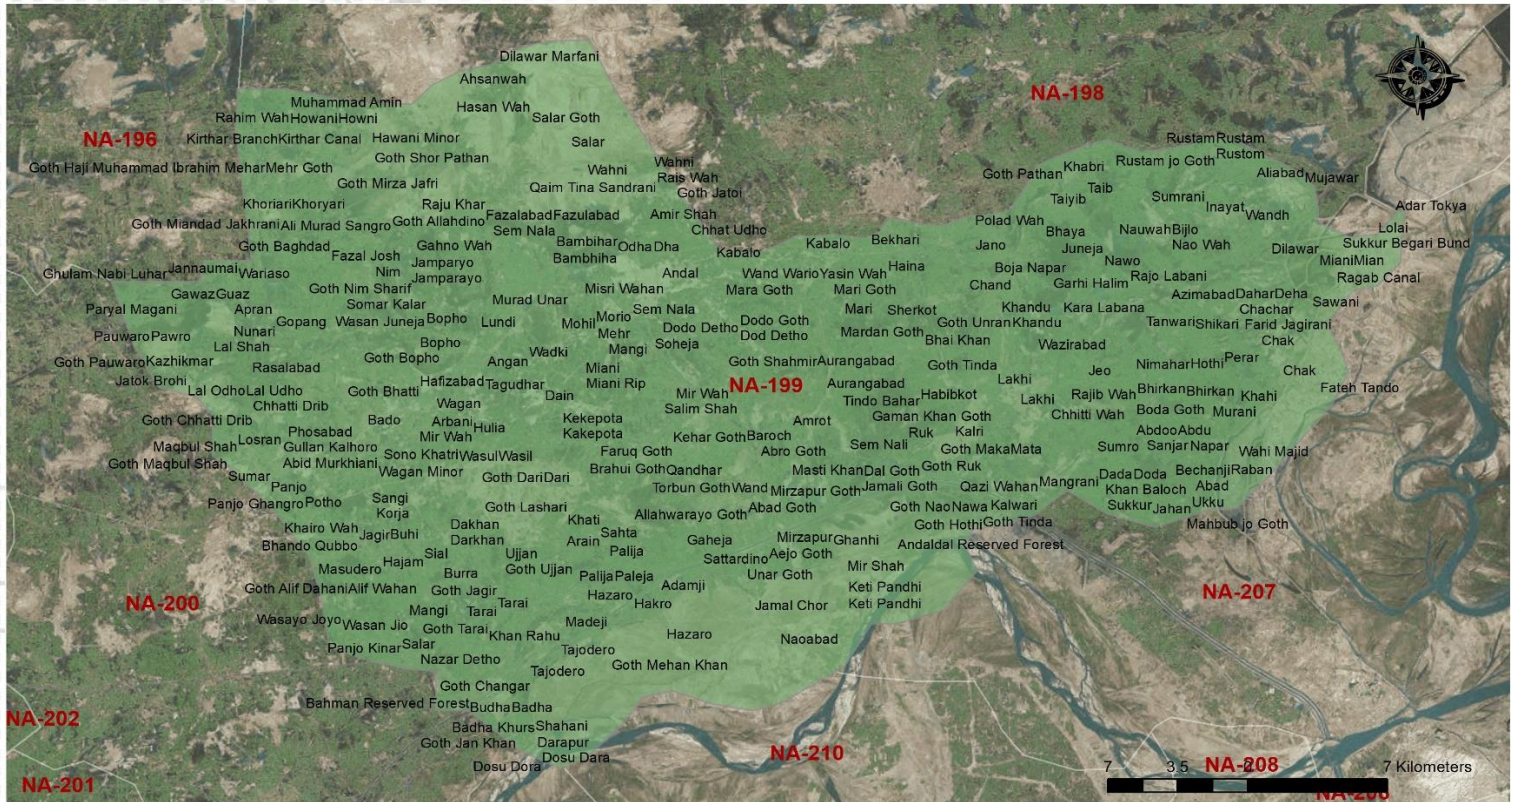

CONSTITUENCY PROFILE

NA-199 SHIKARPUR-II

SINDH

CONSTITUENCY POPULATION

588,185

VOTER STATISTICS

Male

157,327

Female

134,237

Total

291,564

50%

of the total population are registered as voters

POLLING STATIONS

52

Male

52

Female

119

Combined

223

Total

Number of polling stations where registered voters exceed 1,200

135

POLLING BOOTHS

400

Male

358

Female

758

Total

AVERAGE VOTER AT POLLING STATION

1,307

AVERAGE VOTER AT POLLING BOOTH

385

LIST OF CONTESTING CANDIDATES

#	Name	Name of Political Party
1	Israr Aslam Abro	Independent
2	Bakshan Khan Mahar	Independent
3	Zulfiqar Ali Kamario	Pakistan Peoples Party Parliamentarians
4	Abdullah	Muttahidda Majlis-e-Amal Pakistan
5	Ghous Bux Khan Mahar	Grand Democratic Alliance
6	Qamaruddin Abro	Independent
7	Muhammad Arif Khan Mahar	Independent
8	Najaf Ali Khan Kamario	Independent